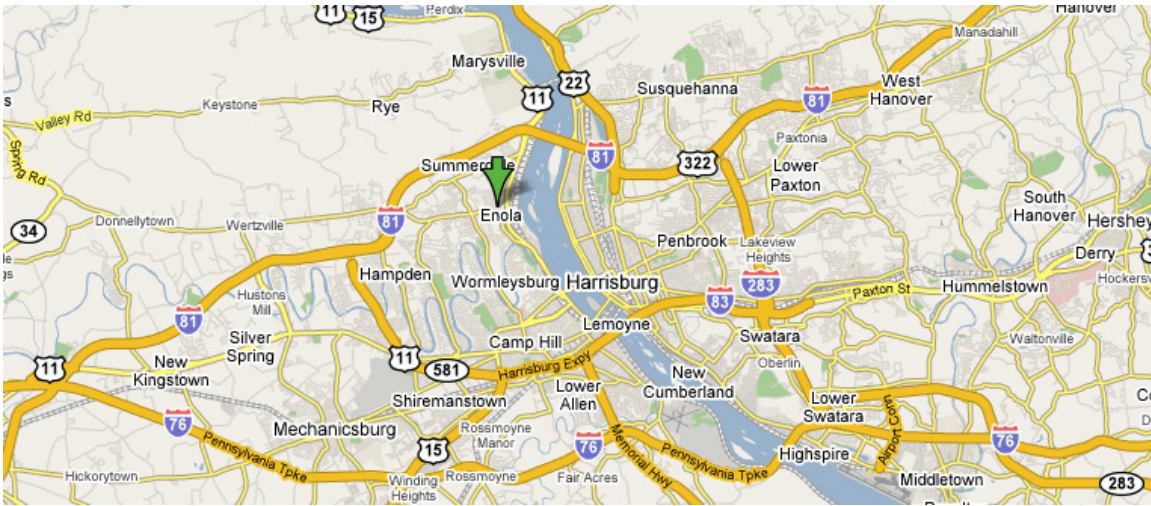

PENNSBORO PUMPKIN FEST – ANNUAL CAR AND TRUCK SHOW

I-81 Exit 61-Wertzville Road, East on Rt.944, Right on East Penn Drive.

Car show is on the corner of Magaro Road and East Penn Drive inside Adams-Ricci Park.
Enter Park from Magaro Road and take immediate left. Follow road around to pavilion.