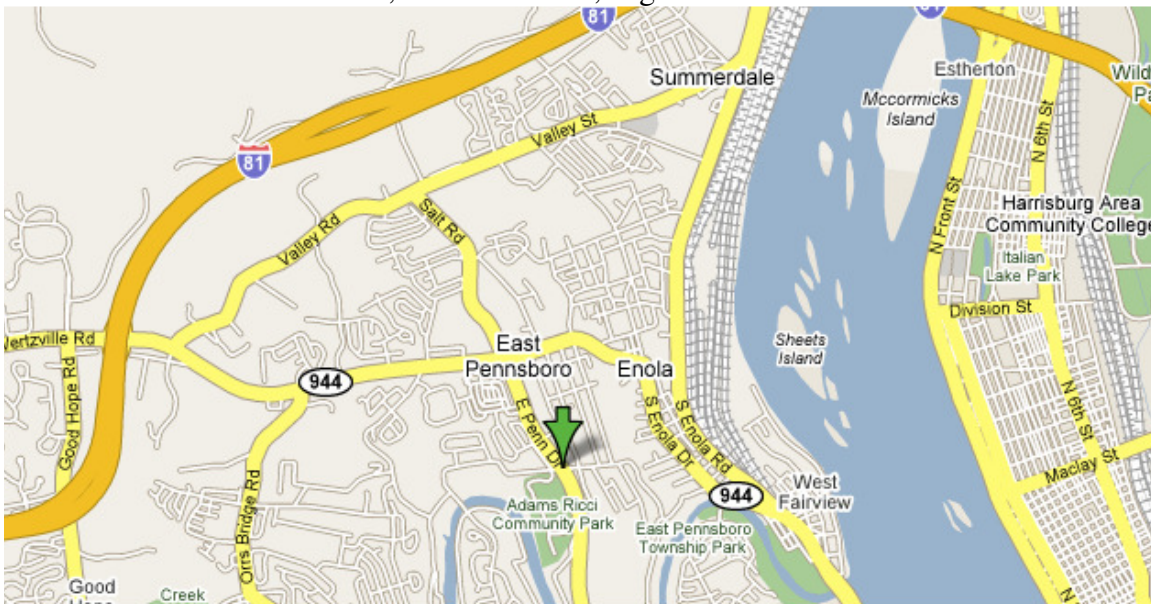

PENNSBORO PUMPKIN FEST – ANNUAL CAR AND TRUCK SHOW

I-81 Exit 61-Wertzville Road, East on Rt.944, Right on East Penn Drive.

Car show is on the corner of Magaro Road and East Penn Drive inside Adams-Ricci Park.
Enter Park from Magaro Road and take immediate left. Follow road around to pavilion.